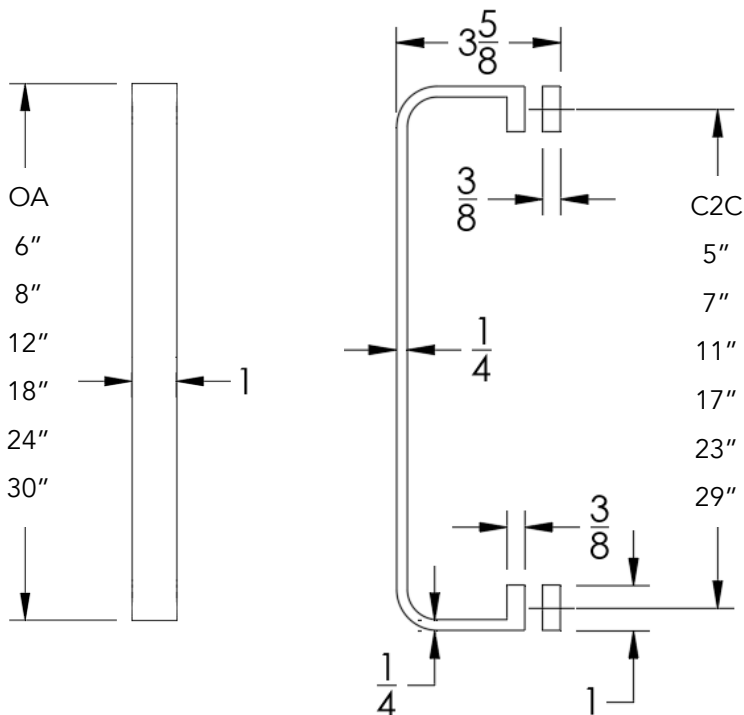

neelnox

LET
THERE
BE **DESIGN.**

FEATURES

- Premium 304 Grade Stainless Steel
- Solid Mount Construction
- Concealed Installation Hardware
- Solid End Cap provided for side opposite to the door for a seamless look

OA	C2C	MODEL
6"	5"	PSL-SSD6-GR
8"	7"	PSL-SSD8-GR
12"	11"	PSL-SSD12-GR
18"	17"	PSL-SSD18-GR
24"	23"	PSL-SSD24-GR
30"	29"	PSL-SSD30-GR

FRONT

SIDE

Installation Notes: Center to center hole drilling dimension are same as mentioned in column. Diameter of glass hole for installation is 1/2".

Standard hardware supplied can accommodate glass thicknesses 1/4" to 1/2". Please contact us for custom hardware in case glass thickness exceeds 1/2".

Dimensions in inches

NOTE: Dimensions subject to change without notice.